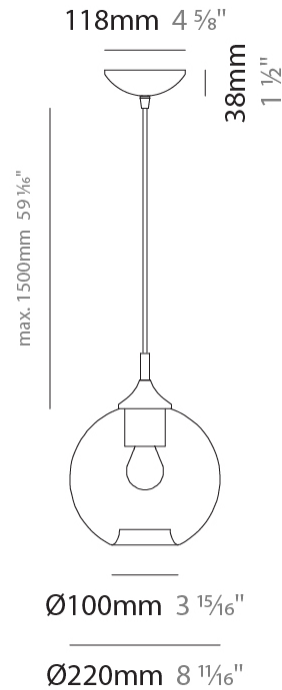

PROJECT
TYPE
SPECIFIER
QUANTITY
DATE

PARIGI PALLA MONOPOINT SUSPENSION

D141094-

base number Finish
Options

1. To build a product code in our configurator select the specify button on the base model # product page
2. To build a manual product code on this datasheet choose from the options listed below in blue font and add the suffix to the base model #

GENERAL

Series: Parigi Palla
Subseries: Parigi Palla Monopoint
Partner: Cangini & Tucci
Division: Design
Installation: Suspension
Product Type: Pendant
Mounting Location: Ceiling

PHYSICAL

Shape: Sphere
Diameter (mm): 220
Diameter (in): 8 ¹¹/₁₆
Height (mm): 220
Height (in): 8 ¹¹/₁₆
Max. Overall Height (mm): 1720
Max. Overall Height (in): 67 ¹¹/₁₆
Weight (kg): 1.20
Weight (lbs): 2.65
Fixture Finish: [AMB / GRN / PNK / RUB / SKB / SMK / TOB / TRA](#)
Holder Finish: CHR
Fixture Material: Glass / Metal
Primary Material: Glass - Borosilicate
Cable Details: 1500mm Cable

ELECTRICAL

Number of Lamps: 1
Lamp Type: LED Retrofit
Bulb Included: Bulb Not Included
Max. Wattage Per Lamp (W): 8
Lamp Base: E26
Input Voltage (V): 120
Upon Request: 277Vac / GU24

LED

OPTICAL

RATINGS AND CERTIFICATIONS

Certified By: Certified for North American Standards
IP rating: IP20