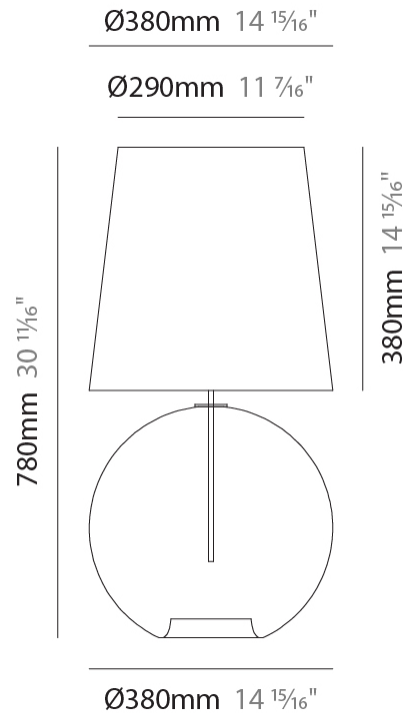

PARIGI PALLA PORTABLE

D144016-

base number Finish
Options

1. To build a product code in our configurator select the specify button on the base model # product page
2. To build a manual product code on this datasheet choose from the options listed below in blue font and add the suffix to the base model #

GENERAL

Series: Parigi Palla
Partner: Cangiini & Tucci
Division: Design
Installation: Portable
Product Type: Table
Mounting Location: Table

PHYSICAL

Shape: Sphere
Diameter (mm): 380
Diameter (in): 14 ¹⁵/₁₆"
Height (mm): 780
Height (in): 30 ¹¹/₁₆"
Weight (kg): 2.70
Weight (lbs): 5.95
Fixture Finish: [AMB](#) / [GRN](#) / [PNK](#) / [RUB](#) / [SKB](#) / [SMK](#) / [TOB](#) / [TRA](#)
Holder Finish: CHR
Fixture Material: Glass / Metal
Primary Material: Glass - Borosilicate

ELECTRICAL

Number of Lamps: 1
Lamp Type: LED Retrofit
Bulb Included: Bulb Not Included
Max. Wattage Per Lamp (W): 7
Lamp Base: E26
Input Voltage (V): 120
Upon Request: 277Vac / GU24

LED

OPTICAL

RATINGS AND CERTIFICATIONS

Certified By: Certified for North American Standards
IP rating: IP20

PROJECT
TYPE
SPECIFIER
QUANTITY
DATE