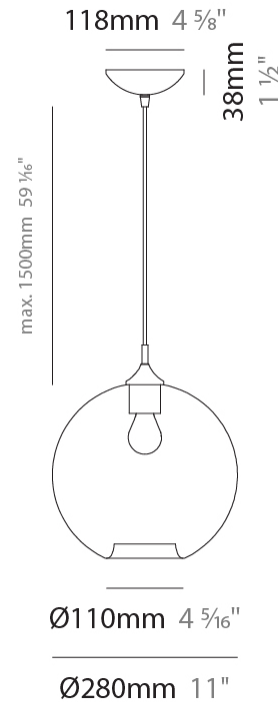

PARIGI PALLA MONOPOINT SUSPENSION

D141095-

base number   Finish
Options

1. To build a product code in our configurator select the specify button on the base model # product page
2. To build a manual product code on this datasheet choose from the options listed below in blue font and add the suffix to the base model #

GENERAL

Series: Parigi Palla
Subseries: Parigi Palla Monopoint
Partner: Cangini & Tucci
Division: Design
Installation: Suspension
Product Type: Pendant
Mounting Location: Ceiling

PHYSICAL

Shape: Sphere
Diameter (mm): 280
Diameter (in): 11
Height (mm): 280
Height (in): 11
Max. Overall Height (mm): 1780
Max. Overall Height (in): 70 ⁷/₁₆
Weight (kg): 1.50
Weight (lbs): 3.31
Fixture Finish: [AMB / GRN / PNK / RUB / SKB / SMK / TOB / TRA](#)
Holder Finish: CHR
Fixture Material: Glass / Metal
Primary Material: Glass - Borosilicate
Cable Details: 1500mm Cable

ELECTRICAL

Number of Lamps: 1
Lamp Type: LED Retrofit
Bulb Included: Bulb Not Included
Max. Wattage Per Lamp (W): 8
Lamp Base: E26
Input Voltage (V): 120
Upon Request: 277Vac / GU24

LED

OPTICAL

RATINGS AND CERTIFICATIONS

Certified By: Certified for North American Standards
IP rating: IP20

PROJECT	_____
TYPE	_____
SPECIFIER	_____
QUANTITY	_____
DATE	_____