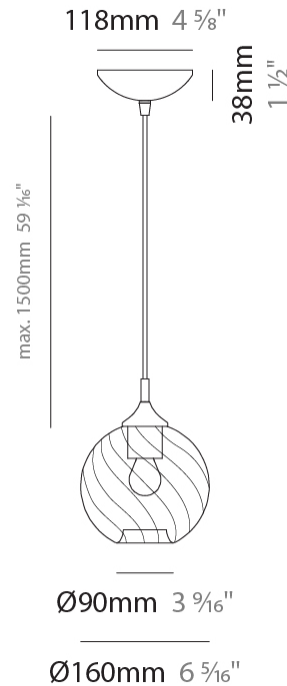

PROJECT	
TYPE	
SPECIFIER	
QUANTITY	
DATE	

PARIGI PALLA MONOPOINT SUSPENSION

D141102-

base number   Finish
Options

1. To build a product code in our configurator select the specify button on the base model # product page
2. To build a manual product code on this datasheet choose from the options listed below in blue font and add the suffix to the base model #

GENERAL

Series: Parigi Palla
Subseries: Parigi Palla Monopoint
Partner: Cangini & Tucci
Division: Design
Installation: Suspension
Product Type: Pendant
Mounting Location: Ceiling

PHYSICAL

Shape: Sphere
Diameter (mm): 160
Diameter (in): 6 ⁵/₁₆
Height (mm): 160
Height (in): 6 ⁵/₁₆
Max. Overall Height (mm): 1660
Max. Overall Height (in): 65 ³/₈
Weight (kg): 0.49
Weight (lbs): 1.1
Fixture Finish: [AMB / GRN / PNK / RUB / SKB / SMK / TOB / TRA](#)
Holder Finish: CHR
Fixture Material: Glass / Metal
Primary Material: Glass - Borosilicate
Cable Details: 1500mm Cable

ELECTRICAL

Number of Lamps: 1
Lamp Type: LED Retrofit
Bulb Included: Bulb Not Included
Max. Wattage Per Lamp (W): 4
Lamp Base: E12
Input Voltage (V): 120

LED

OPTICAL

RATINGS AND CERTIFICATIONS

Certified By: Certified for North American Standards
IP rating: IP20