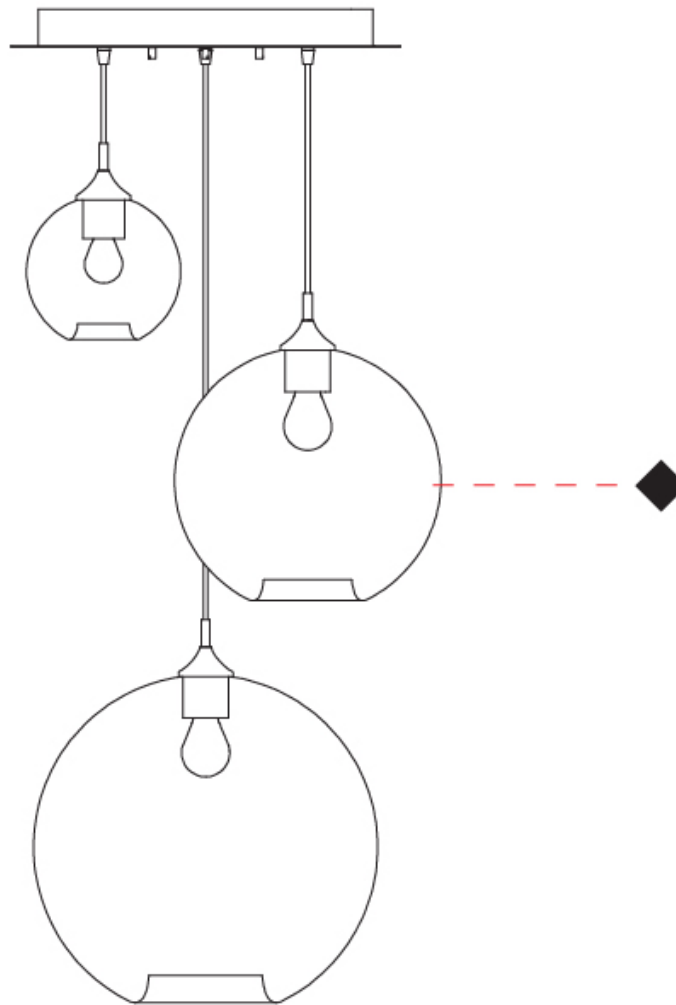

PARIGI PALLA 3 LIGHT CLUSTER SUSPENSION

D141101-

PROJECT _____

TYPE _____

SPECIFIER _____

QUANTITY _____

DATE _____

D