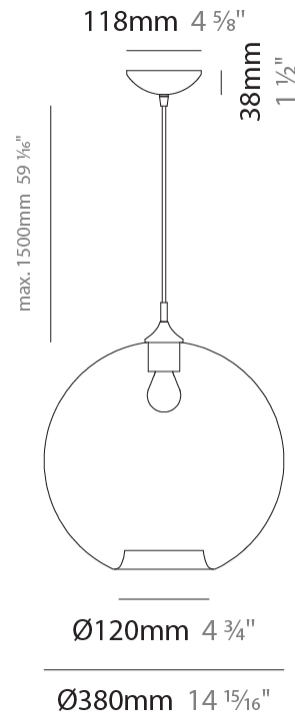

PROJECT	_____
TYPE	_____
SPECIFIER	_____
QUANTITY	_____
DATE	_____

PARIGI PALLA MONOPOINT SUSPENSION

D141096-

base number   Finish
Options

1. To build a product code in our configurator select the specify button on the base model # product page
2. To build a manual product code on this datasheet choose from the options listed below in blue font and add the suffix to the base model #

GENERAL

Series: Parigi Palla
Subseries: Parigi Palla Monopoint
Partner: Cangini & Tucci
Division: Design
Installation: Suspension
Product Type: Pendant
Mounting Location: Ceiling

PHYSICAL

Shape: Sphere
Diameter (mm): 380
Diameter (in): 14 ¹⁵/₁₆
Height (mm): 380
Height (in): 14 ¹⁵/₁₆
Max. Overall Height (mm): 1880
Max. Overall Height (in): 74
Weight (kg): 2.40
Weight (lbs): 5.29
[Fixture Finish: AMB / GRN / PNK / RUB / SKB / SMK / TOB / TRA](#)
Holder Finish: CHR
Fixture Material: Glass / Metal
Primary Material: Glass - Borosilicate
Cable Details: 1500mm Cable

ELECTRICAL

Number of Lamps: 1
Lamp Type: LED Retrofit
Bulb Included: Bulb Not Included
Max. Wattage Per Lamp (W): 8
Lamp Base: E26
Input Voltage (V): 120
Upon Request: 277Vac / GU24

LED

OPTICAL

RATINGS AND CERTIFICATIONS

Certified By: Certified for North American Standards
IP rating: IP20