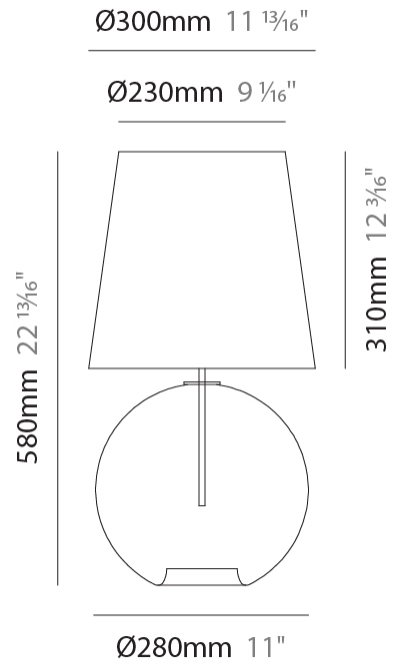

PARIGI PALLA PORTABLE

D144015-

base number   Finish
Options

PROJECT	_____
TYPE	_____
SPECIFIER	_____
QUANTITY	_____
DATE	_____

1. To build a product code in our configurator select the specify button on the base model # product page
2. To build a manual product code on this datasheet choose from the options listed below in blue font and add the suffix to the base model #

GENERAL

Series: Parigi Palla _____
Partner: Cangini & Tucci _____
Division: Design _____
Installation: Portable _____
Product Type: Table _____
Mounting Location: Table _____

PHYSICAL

Shape: Sphere _____
Diameter (mm): 280 _____
Diameter (in): 11 _____
Height (mm): 580 _____
Height (in): 22 ¹³/₁₆ _____
Weight (kg): 1.70 _____
Weight (lbs): 3.77 _____
Fixture Finish: [AMB](#) / [GRN](#) / [PNK](#) / [RUB](#) / [SKB](#) / [SMK](#) / [TOB](#) / [TRA](#) _____
Holder Finish: CHR _____
Fixture Material: Glass / Metal _____
Primary Material: Glass - Borosilicate _____

ELECTRICAL

Number of Lamps: 1 _____
Lamp Type: LED Retrofit _____
Bulb Included: Bulb Not Included _____
Max. Wattage Per Lamp (W): 7 _____
Lamp Base: E26 _____
Input Voltage (V): 120 _____
Upon Request: 277Vac / GU24 _____

LED

OPTICAL

RATINGS AND CERTIFICATIONS

Certified By: Certified for North American Standards _____
IP rating: IP20 _____