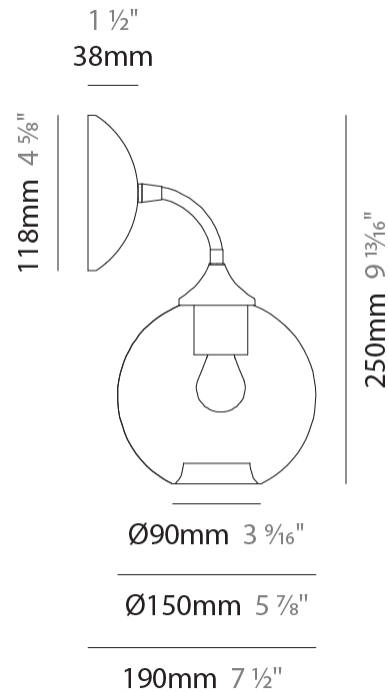

PROJECT
TYPE
SPECIFIER
QUANTITY
DATE

PARIGI PALLA SURFACE

D143016-

base number Finish
Options

1. To build a product code in our configurator select the specify button on the base model # product page
2. To build a manual product code on this datasheet choose from the options listed below in blue font and add the suffix to the base model #

GENERAL

Series: Parigi Palla
Partner: Cangini & Tucci
Division: Design
Installation: Surface
Product Type: Wall Surface
Mounting Location: Wall

PHYSICAL

Shape: Sphere
Length (mm): 150
Length (in): 5 7/8
Height (mm): 250
Depth (mm): 190
Height (in): 9 13/16
Depth (in): 7 1/2
Weight (kg): 0.49
Weight (lbs): 1.08
Fixture Finish: [AMB](#) / [GRN](#) / [PNK](#) / [RUB](#) / [SKB](#) / [SMK](#) / [TOB](#) / [TRA](#)
Holder Finish: CHR
Fixture Material: Glass / Metal
Primary Material: Glass - Borosilicate

ELECTRICAL

Number of Lamps: 1
Lamp Type: LED Retrofit
Bulb Included: Bulb Not Included
Max. Wattage Per Lamp (W): 4
Lamp Base: E12
Input Voltage (V): 120

LED

OPTICAL

RATINGS AND CERTIFICATIONS

Certified By: Certified for North American Standards
IP rating: IP20