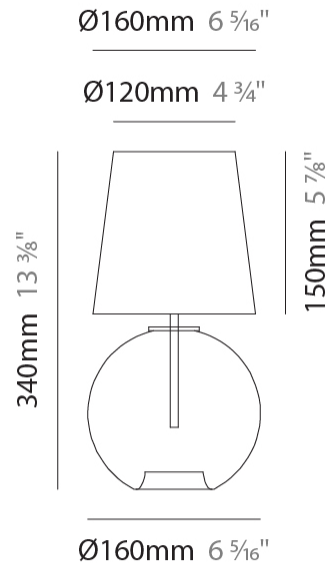

PARIGI PALLA PORTABLE

D144014-

base number   Finish
Options

PROJECT	_____
TYPE	_____
SPECIFIER	_____
QUANTITY	_____
DATE	_____

1. To build a product code in our configurator select the specify button on the base model # product page
2. To build a manual product code on this datasheet choose from the options listed below in blue font and add the suffix to the base model #

GENERAL

Series: Parigi Palla
Partner: Cangiini & Tucci
Division: Design
Installation: Portable
Product Type: Table
Mounting Location: Table

PHYSICAL

Shape: Sphere
Diameter (mm): 160
Diameter (in): 6 5/16
Height (mm): 340
Height (in): 13 3/8
Weight (kg): 0.52
Weight (lbs): 1.15
Fixture Finish: [AMB](#) / [GRN](#) / [PNK](#) / [RUB](#) / [SKB](#) / [SMK](#) / [TOB](#) / [TRA](#)
Holder Finish: CHR
Fixture Material: Glass / Metal
Primary Material: Glass - Borosilicate

ELECTRICAL

Number of Lamps: 1
Lamp Type: LED Retrofit
Bulb Included: Bulb Not Included
Max. Wattage Per Lamp (W): 4
Lamp Base: E12
Input Voltage (V): 120

LED

OPTICAL

RATINGS AND CERTIFICATIONS

Certified By: Certified for North American Standards
IP rating: IP20