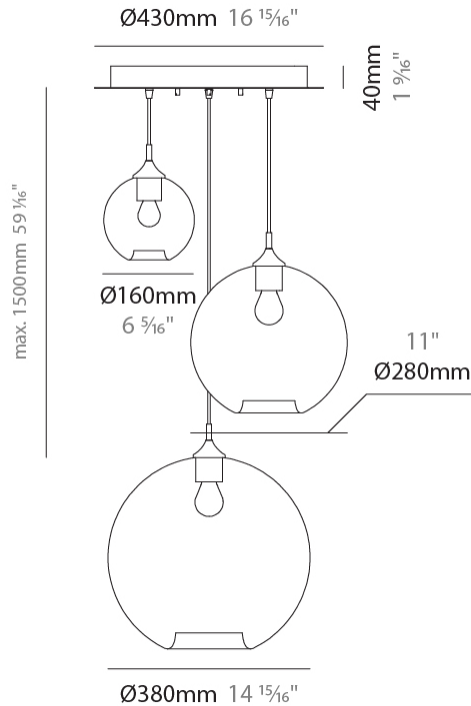

PARIGI PALLA 3 LIGHT CLUSTER SUSPENSION

D141101-

base number   Finish
Options

1. To build a product code in our configurator select the specify button on the base model # product page
2. To build a manual product code on this datasheet choose from the options listed below in blue font and add the suffix to the base model #

GENERAL

Series: Parigi Palla
Subseries: Parigi Palla 3 Light Cluster
Partner: Cangiini & Tucci
Division: Design
Installation: Suspension
Product Type: Pendant
Mounting Location: Ceiling

PHYSICAL

Shape: Sphere
Diameter (mm): 430
Diameter (in): 16 ¹⁵/₁₆
Max. Overall Height (mm): 1500
Max. Overall Height (in): 59 ¹/₁₆
Weight (kg): 6.94
Weight (lbs): 15.30
Fixture Finish: [AMB](#) / [GRN](#) / [PNK](#) / [RUB](#) / [SKB](#) / [SMK](#) / [TOB](#) / [TRA](#)
Holder Finish: PSS
Fixture Material: Glass / Metal
Primary Material: Glass - Borosilicate
Cable Details: 1500mm Cable

ELECTRICAL

Number of Lamps: 3
Lamp Type: LED Retrofit
Bulb Included: Bulb Not Included
Total Output Wattage (W): 20
Max. Wattage Per Lamp (W): 8 + 4
Lamp Base: E26 + E12
Input Voltage (V): 120

LED

OPTICAL

RATINGS AND CERTIFICATIONS

Certified By: Certified for North American Standards
IP rating: IP20